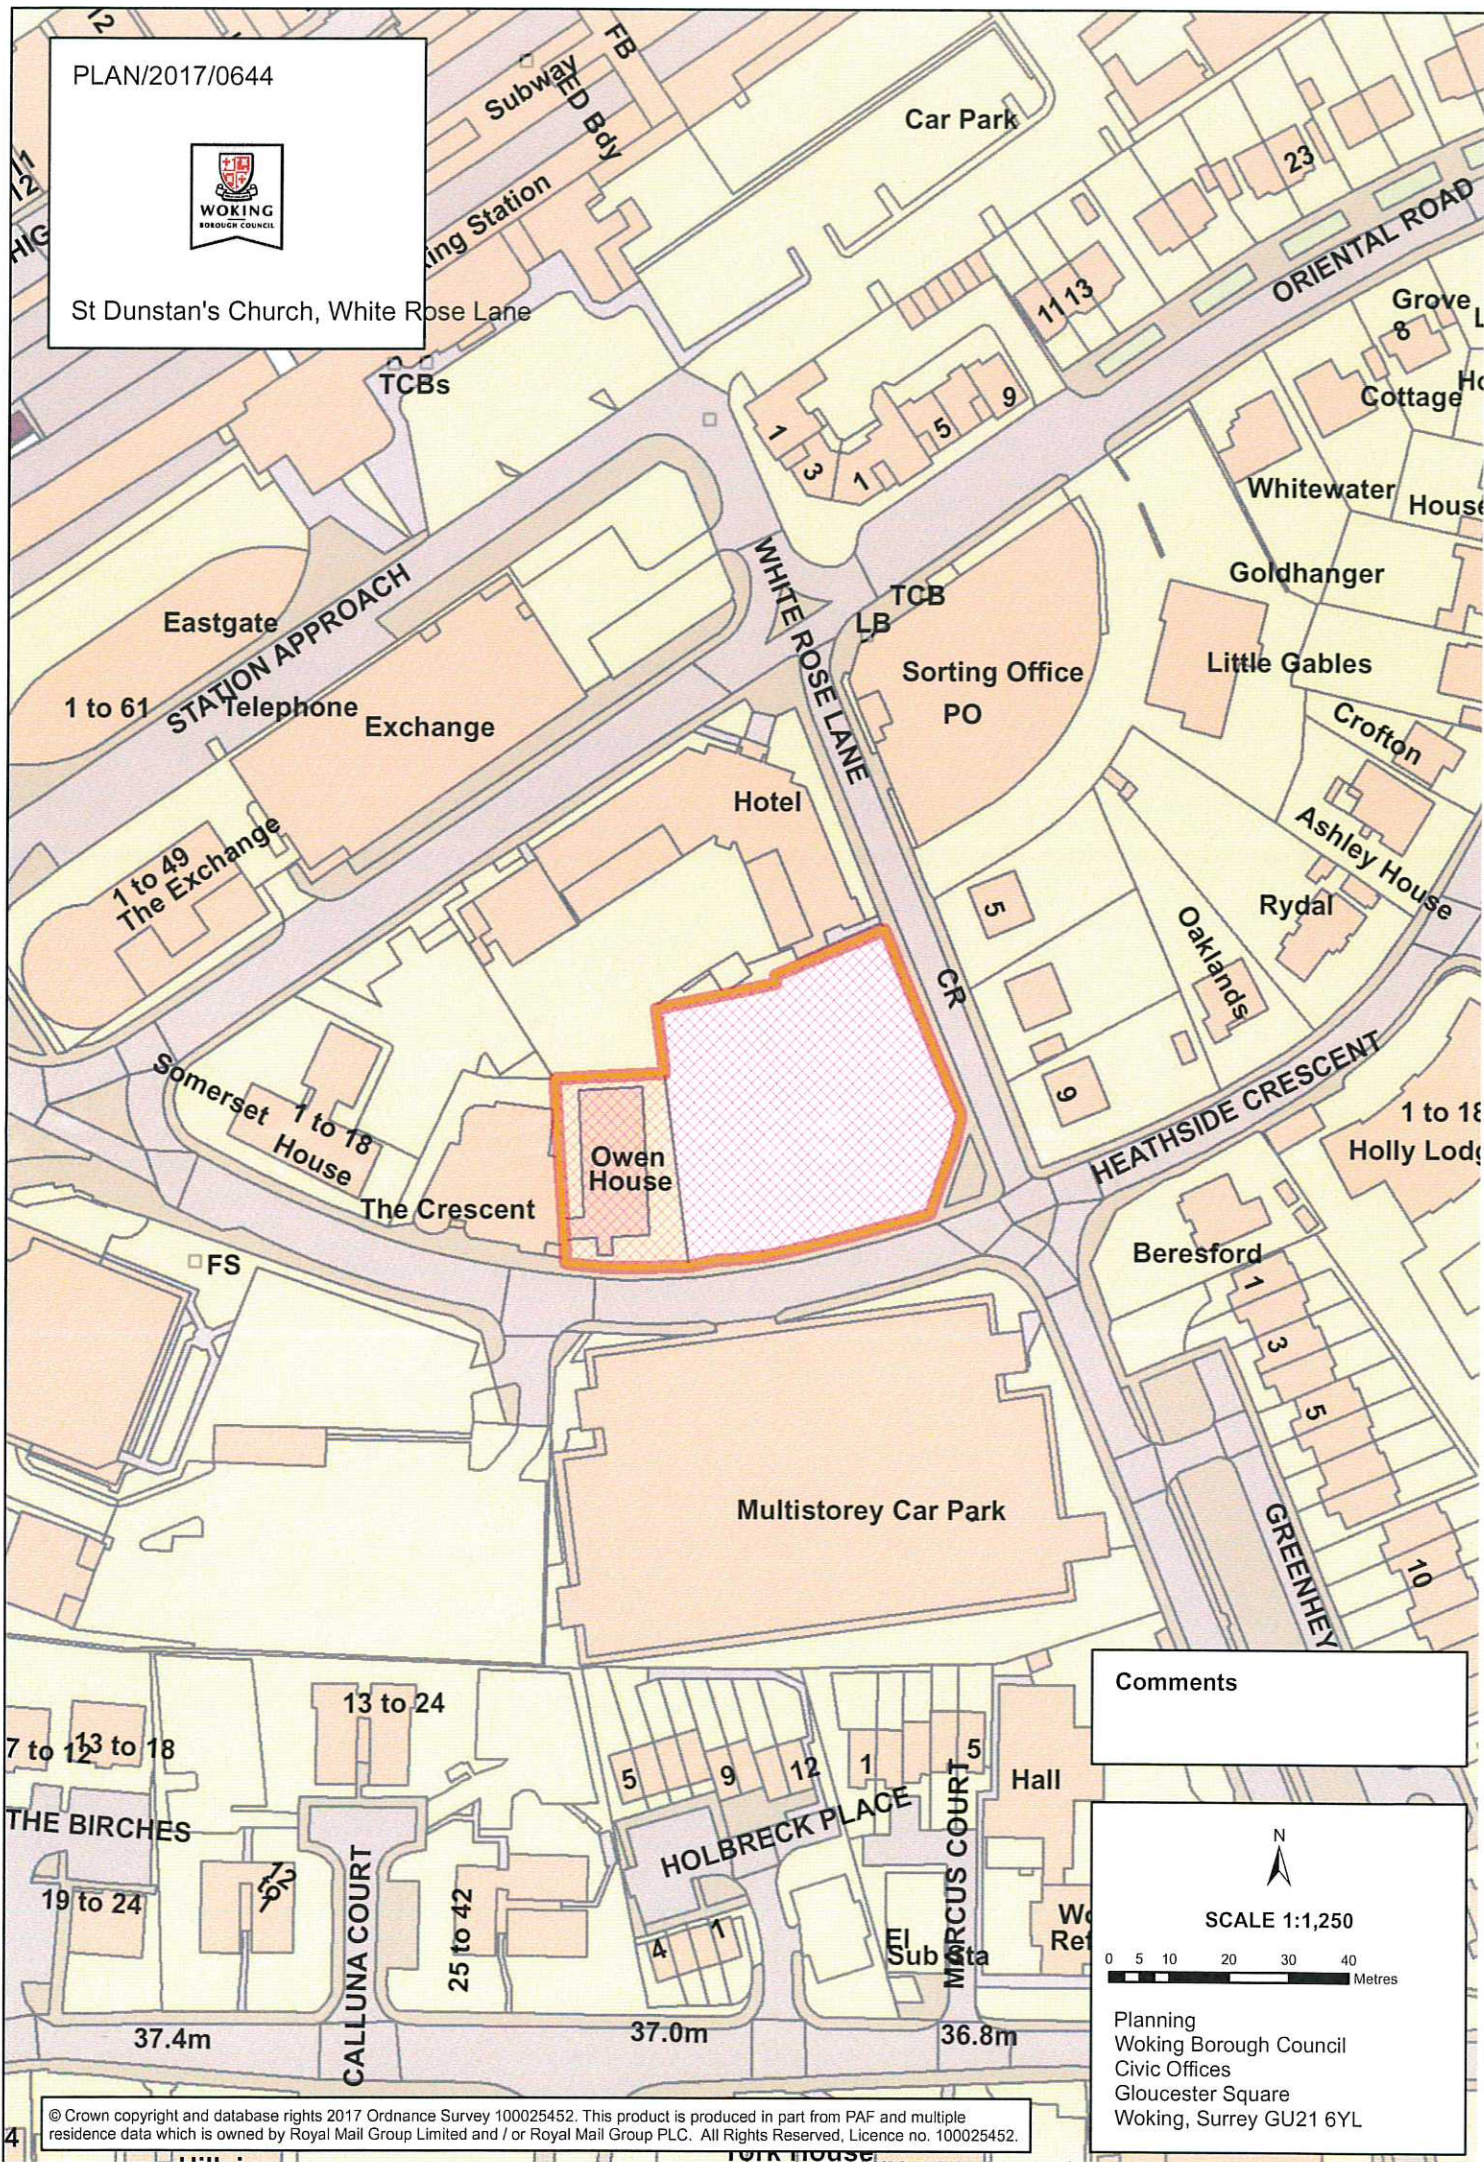

PLAN/2017/0644

St Dunstan's Church, White Rose Lane

Comments

N

SCALE 1:1,250

0 5 10 20 30 40 Metres

Planning
Woking Borough Council
Civic Offices
Gloucester Square
Woking, Surrey GU21 6YL